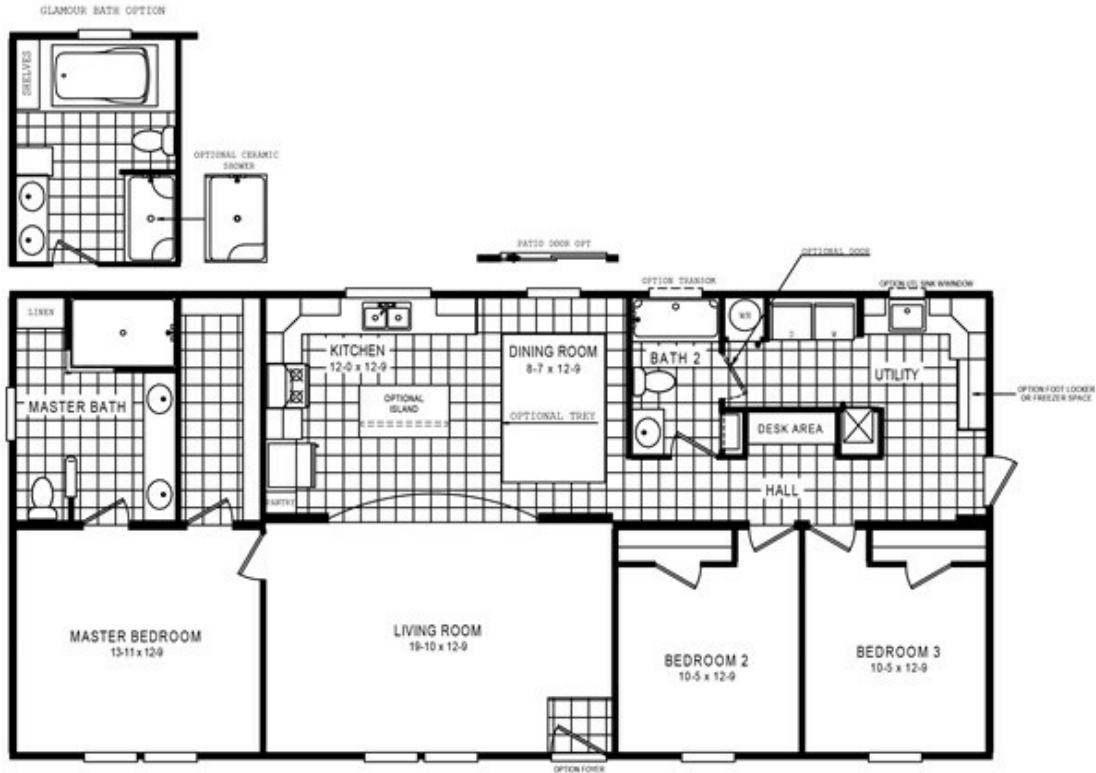

SET UP IN 4608 ROCKETEER 5628

**4608 ROCKETEER 5628** Floor plan number: ROC733874NCAB

**3 beds • 2 baths • 1568 sq.ft. • 28' width • 56' depth**

Our home building facilities invest in continuous product and process improvements. Plans, dimensions, features, materials, specifications and availability are subject to change without notice or obligation. Renderings and floor plans are representative likenesses of our homes and may differ from the actual homes. We invite you to tour a Home Center near you and inspect the highest value in quality housing available or call (336) 629-4165 to speak with a Home Consultant. Copyright 2017, CMH. All rights reserved.