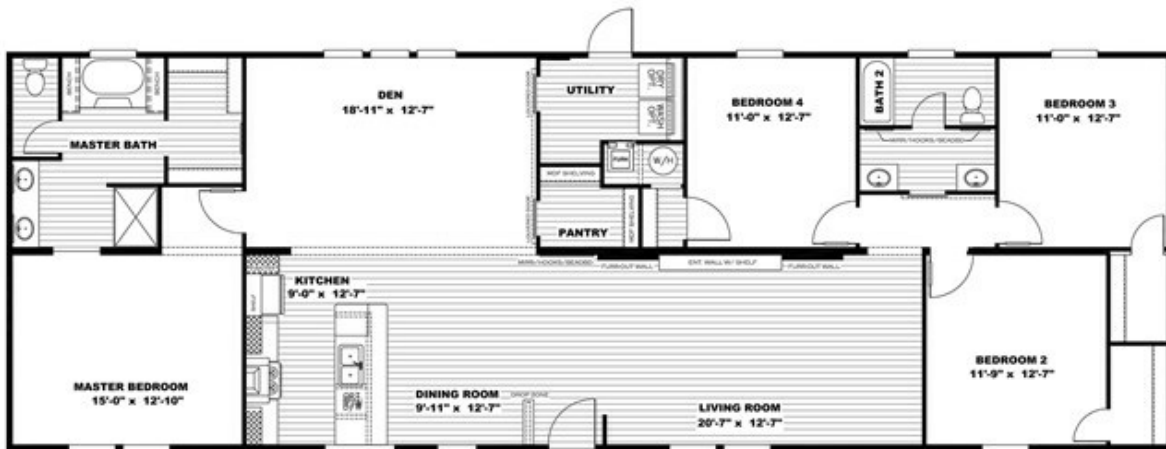

# THE BREEZE II

# THE BREEZE II Model number: 57SSP28764SH18

4 beds • 2 baths • 2128 sq.ft. • 28' width • 76' depth

Our home building facilities invest in continuous product and process improvements. Plans, dimensions, features, materials, specifications and availability are subject to change without notice or obligation. Renderings and floor plans are representative likenesses of our homes and may differ from the actual homes. We invite you to tour a Home Center near you and inspect the highest value in quality housing available or call (336) 629-4165 to speak with a Home Consultant. Copyright 2017, CMH. All rights reserved.