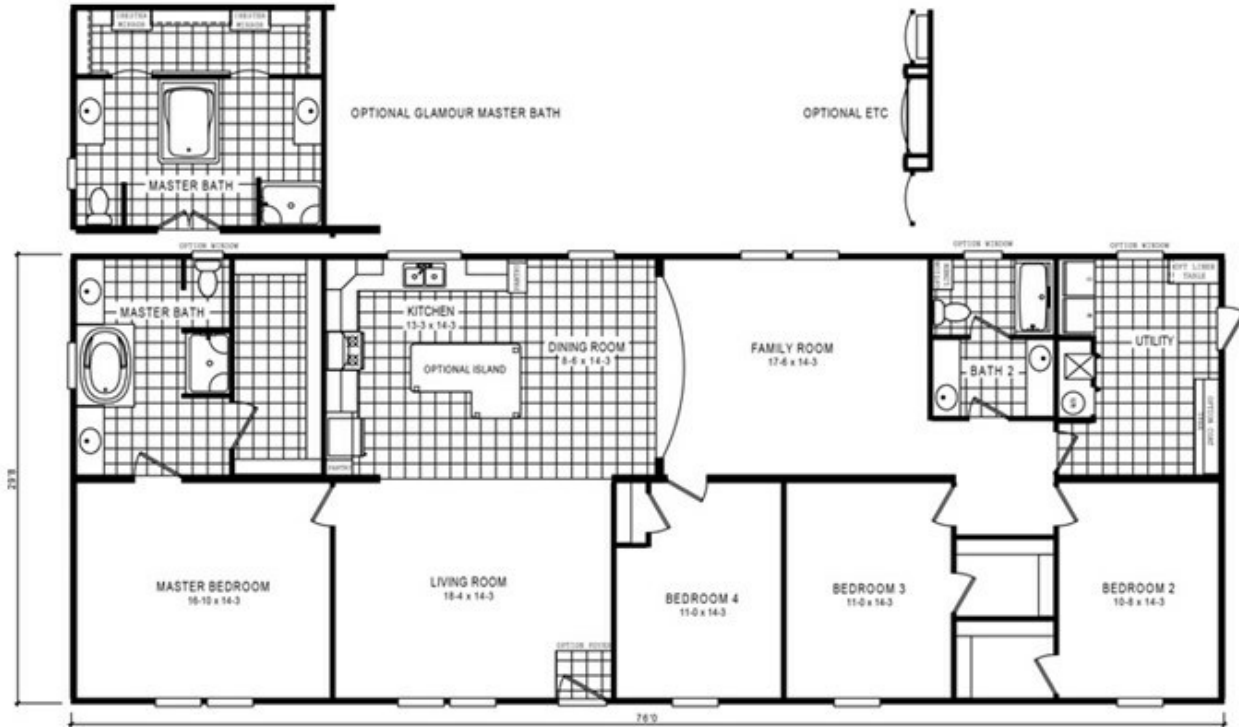

The ROCK 76 Model number: 57ROC32764EH

4 beds • 2 baths • 2432 sq.ft. • 32' width • 76' depth

Our home building facilities invest in continuous product and process improvements. Plans, dimensions, features, materials, specifications and availability are subject to change without notice or obligation. Renderings and floor plans are representative likenesses of our homes and may differ from the actual homes. We invite you to tour a Home Center near you and inspect the highest value in quality housing available or call (336) 629-4165 to speak with a Home Consultant. Copyright 2017, CMH. All rights reserved.