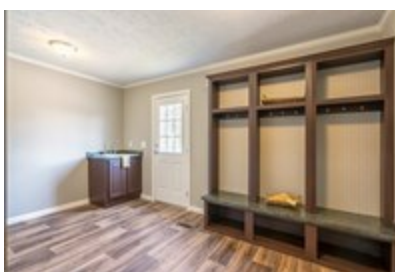

SET UP IN The ROCK 76

**The ROCK 76** Floor plan number: ROC732956NCAB  
4 beds • 2 baths • 2432 sq.ft. • 32' width • 76' depth

Our home building facilities invest in continuous product and process improvements. Plans, dimensions, features, materials, specifications and availability are subject to change without notice or obligation. Renderings and floor plans are representative likenesses of our homes and may differ from the actual homes. We invite you to tour a Home Center near you and inspect the highest value in quality housing available or call (336) 629-4165 to speak with a Home Consultant. Copyright 2017, CMH. All rights reserved.