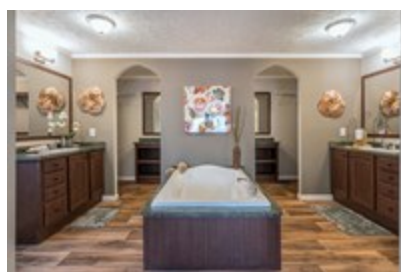

SET UP IN The ROCK 76

**The ROCK 76** Floor plan number: ROC732956NCAB  
4 beds • 2 baths • 2432 sq.ft. • 32' width • 76' depth

Our home building facilities invest in continuous product and process improvements. Plans, dimensions, features, materials, specifications and availability are subject to change without notice or obligation. Renderings and floor plans are representative likenesses of our homes and may differ from the actual homes. We invite you to tour a Home Center near you and inspect the highest value in quality housing available or call (336) 629-4165 to speak with a Home Consultant. Copyright 2017, CMH. All rights reserved.