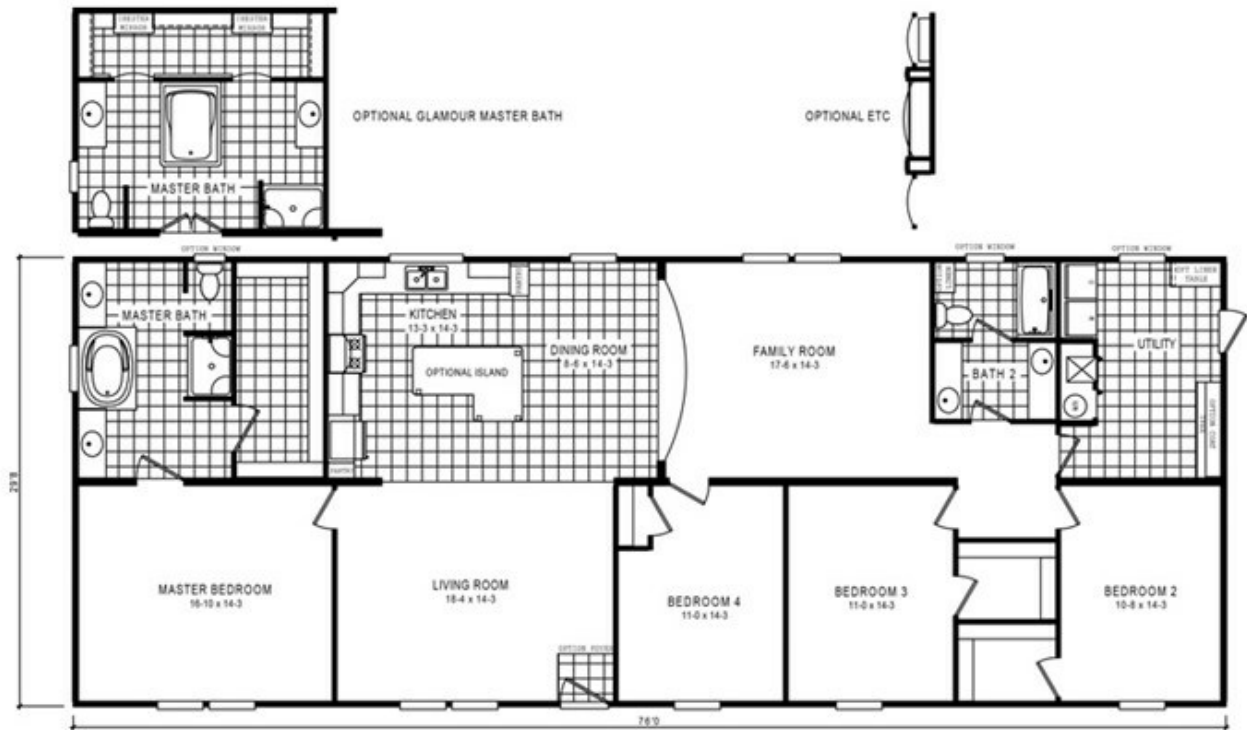

SET UP IN The ROCK 76

**The ROCK 76** Floor plan number: ROC732956NCAB  
4 beds • 2 baths • 2432 sq.ft. • 32' width • 76' depth

Our home building facilities invest in continuous product and process improvements. Plans, dimensions, features, materials, specifications and availability are subject to change without notice or obligation. Renderings and floor plans are representative likenesses of our homes and may differ from the actual homes. We invite you to tour a Home Center near you and inspect the highest value in quality housing available or call (336) 629-4165 to speak with a Home Consultant. Copyright 2017, CMH. All rights reserved.