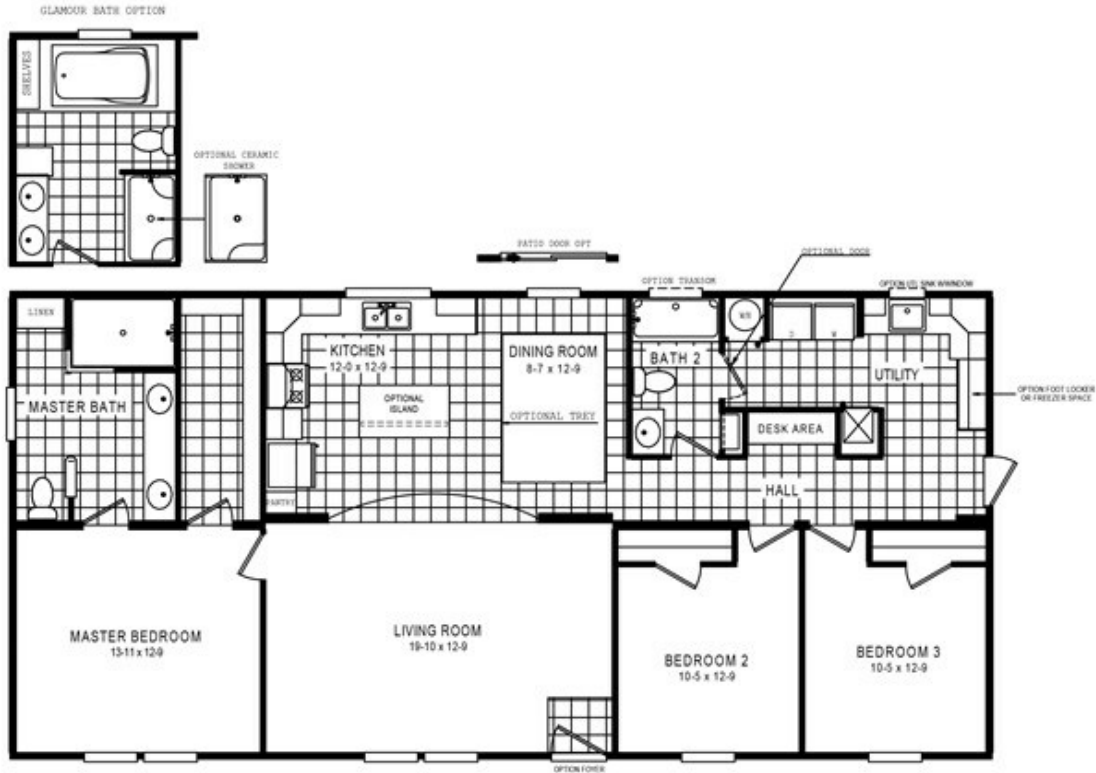

SET UP IN The ROCK 56

The ROCK 56 Floor plan number: ROC732890NCAB
3 beds • 2 baths • 1568 sq.ft. • 28' width • 56' depth

Our home building facilities invest in continuous product and process improvements. Plans, dimensions, features, materials, specifications and availability are subject to change without notice or obligation. Renderings and floor plans are representative likenesses of our homes and may differ from the actual homes. We invite you to tour a Home Center near you and inspect the highest value in quality housing available or call (336) 629-4165 to speak with a Home Consultant. Copyright 2017, CMH. All rights reserved.