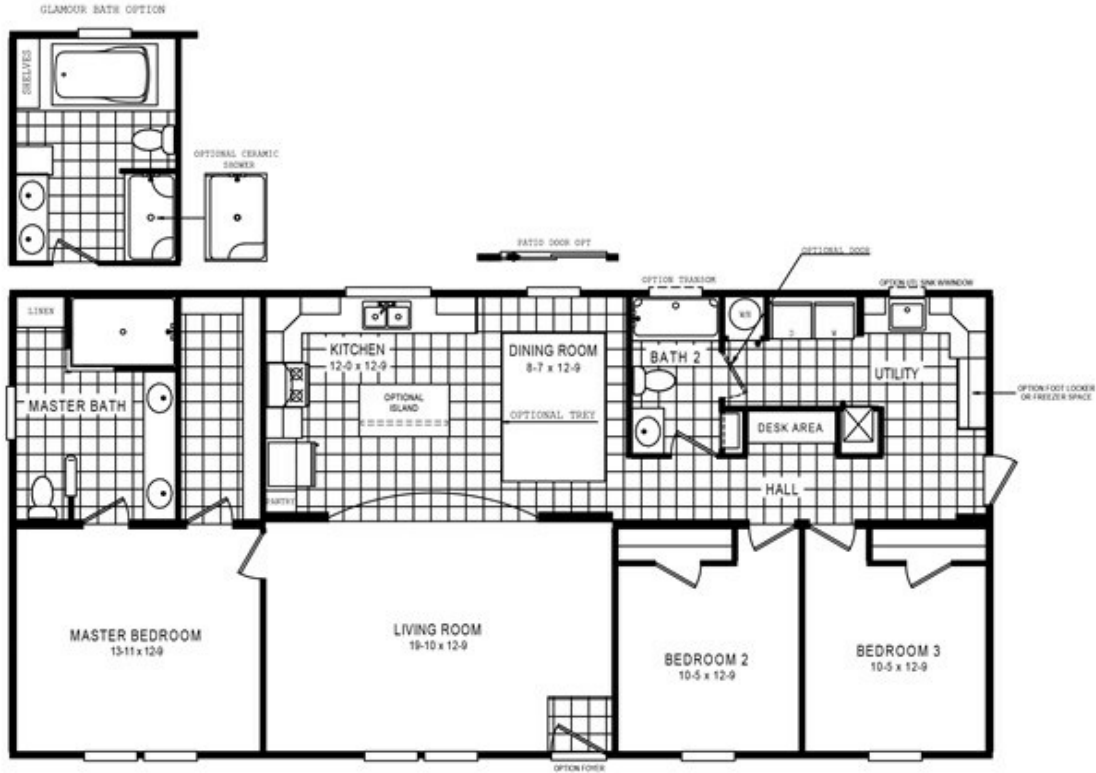

The ROCK 56

The ROCK 56 Model number: 57ROC28563AH17

3 beds • 2 baths • 1568 sq.ft. • 28' width • 56' depth

Our home building facilities invest in continuous product and process improvements. Plans, dimensions, features, materials, specifications and availability are subject to change without notice or obligation. Renderings and floor plans are representative likenesses of our homes and may differ from the actual homes. We invite you to tour a Home Center near you and inspect the highest value in quality housing available or call (336) 629-4165 to speak with a Home Consultant. Copyright 2017, CMH. All rights reserved.