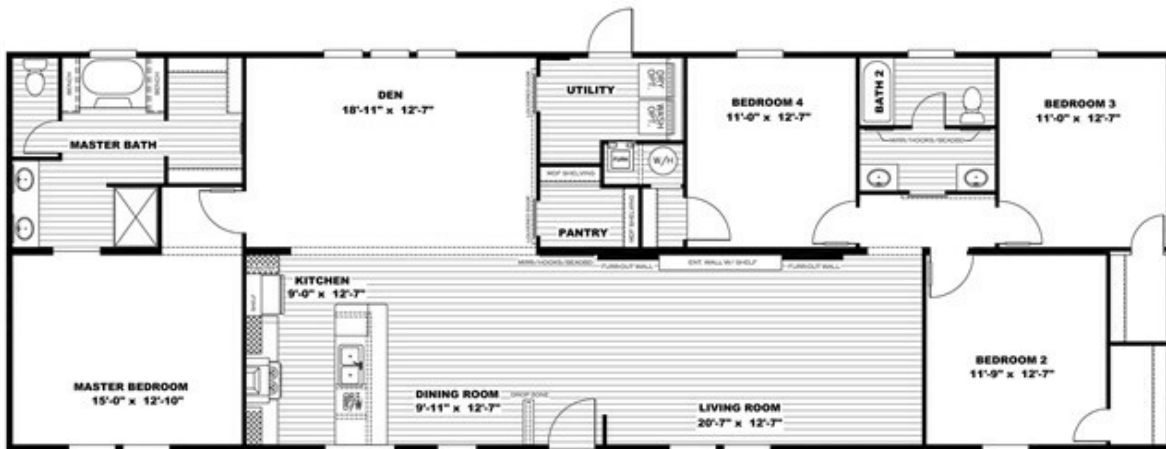

THE BREEZE II

THE BREEZE II

Model number: 57SSP28764SH17

4 beds • 2 baths • 2128 sq.ft. • 28' width • 76' depth

Our home building facilities invest in continuous product and process improvements. Plans, dimensions, features, materials, specifications and availability are subject to change without notice or obligation. Renderings and floor plans are representative likenesses of our homes and may differ from the actual homes. We invite you to tour a Home Center near you and inspect the highest value in quality housing available or call (336) 629-4165 to speak with a Home Consultant. Copyright 2017, CMH. All rights reserved.