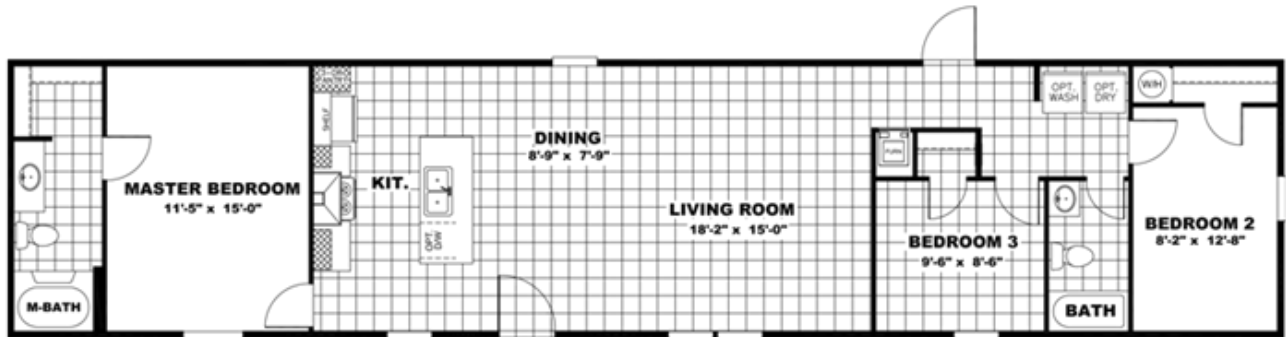

SET UP IN THE BREEZE

THE BREEZE Floor plan number: OHC027397NC

3 beds • 2 baths • 1152 sq.ft. • 16' width • 72' depth

Our home building facilities invest in continuous product and process improvements. Plans, dimensions, features, materials, specifications and availability are subject to change without notice or obligation. Renderings and floor plans are representative likenesses of our homes and may differ from the actual homes. We invite you to tour a Home Center near you and inspect the highest value in quality housing available or call (336) 629-4165 to speak with a Home Consultant. Copyright 2017, CMH. All rights reserved.