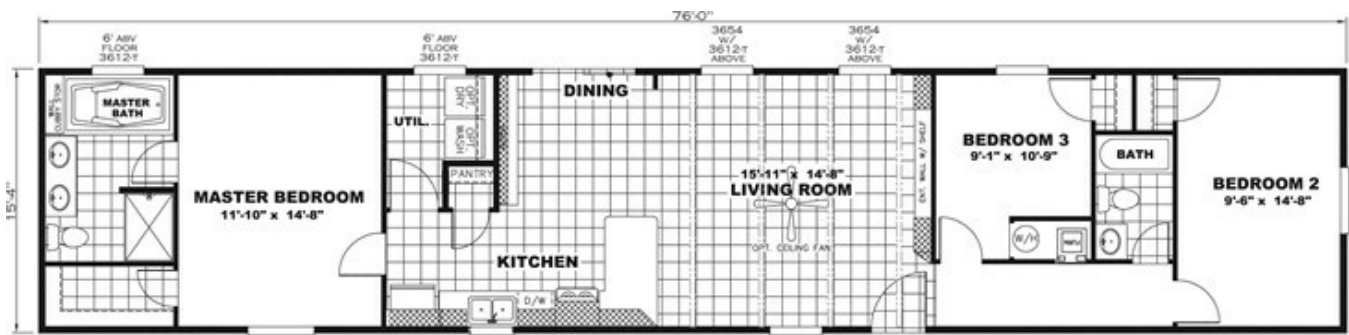

SET UP IN THE ANNIVERSARY 16X76

THE ANNIVERSARY 16X76 Floor plan number: OHC027093NC

3 beds • 2 baths • 1216 sq.ft. • 16' width • 76' depth

Our home building facilities invest in continuous product and process improvements. Plans, dimensions, features, materials, specifications and availability are subject to change without notice or obligation. Renderings and floor plans are representative likenesses of our homes and may differ from the actual homes. We invite you to tour a Home Center near you and inspect the highest value in quality housing available or call (336) 629-4165 to speak with a Home Consultant. Copyright 2017, CMH. All rights reserved.