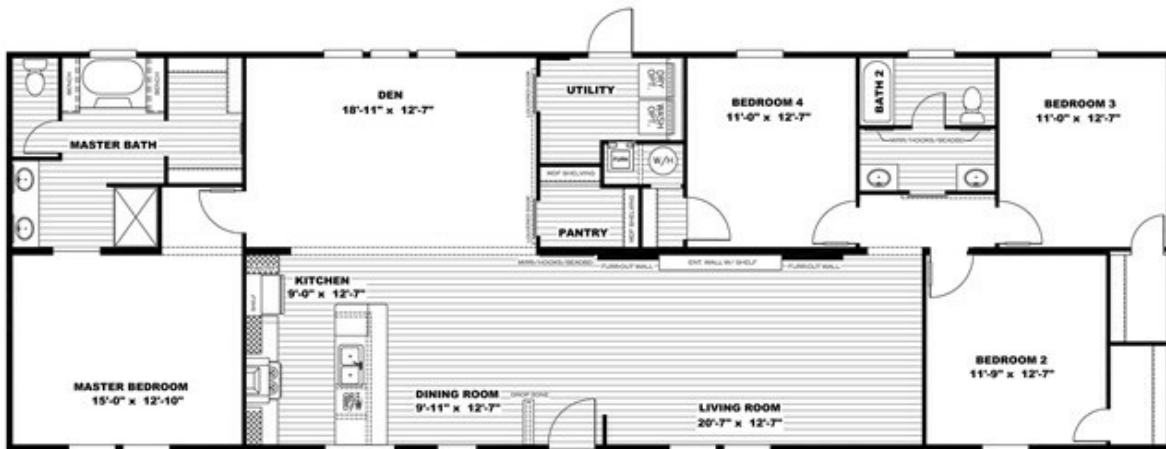

## THE BREEZE II

# THE BREEZE II Model number: 29SSP28764AH

4 beds • 2 baths • 2128 sq.ft. • 28' width • 76' depth

Our home building facilities invest in continuous product and process improvements. Plans, dimensions, features, materials, specifications and availability are subject to change without notice or obligation. Renderings and floor plans are representative likenesses of our homes and may differ from the actual homes. We invite you to tour a Home Center near you and inspect the highest value in quality housing available or call (336) 629-4165 to speak with a Home Consultant. Copyright 2017, CMH. All rights reserved.