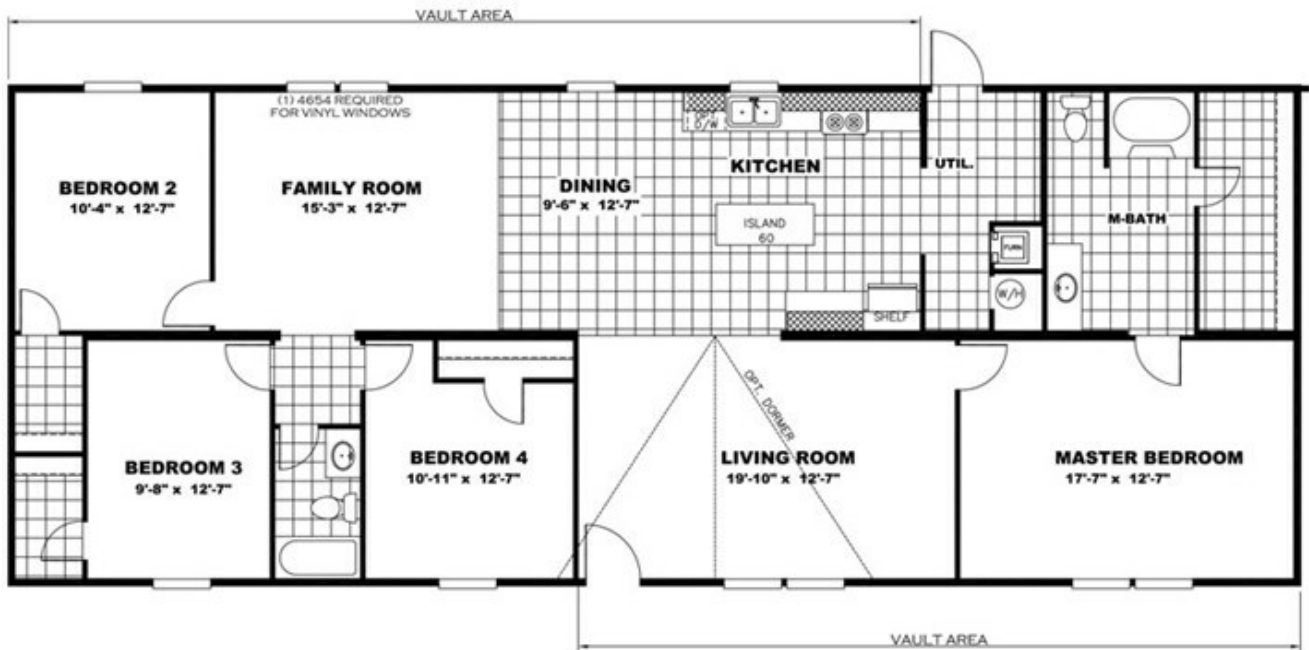

SET UP IN PRIDE

PRIDE Floor plan number: CWP036716TNAB

4 beds • 2 baths • 1904 sq.ft. • 28' width • 68' depth

Our home building facilities invest in continuous product and process improvements. Plans, dimensions, features, materials, specifications and availability are subject to change without notice or obligation. Renderings and floor plans are representative likenesses of our homes and may differ from the actual homes. We invite you to tour a Home Center near you and inspect the highest value in quality housing available or call (336) 629-4165 to speak with a Home Consultant. Copyright 2017, CMH. All rights reserved.